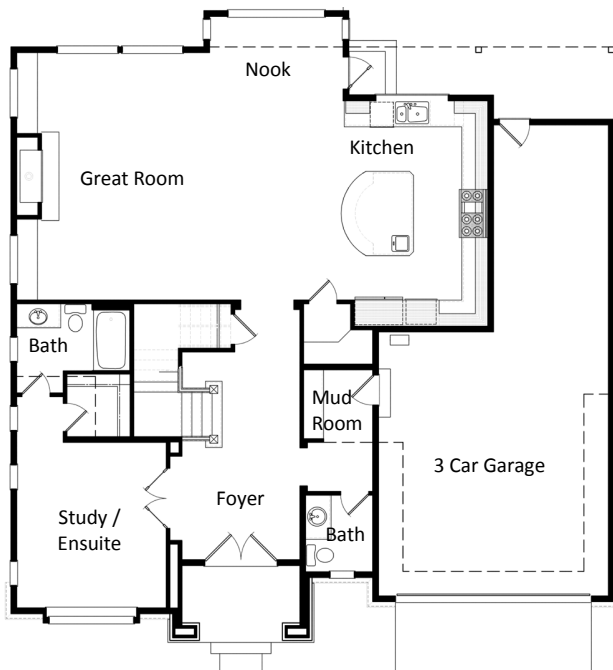

homesite 3
MADISON

4 Bedrooms, 4.25 Baths, Study, Bonus
3 Car Garage, 3,235 sq. ft.

Square footage is approximated. No two John Buchan homes are exactly alike. Actual square footage will vary due to lot size, setbacks, selected flex options, etc. These illustrations are provided to help visualize and are not warranted to be exact. Prices, floorplans, square footages, elevations & specifications may change without notice.