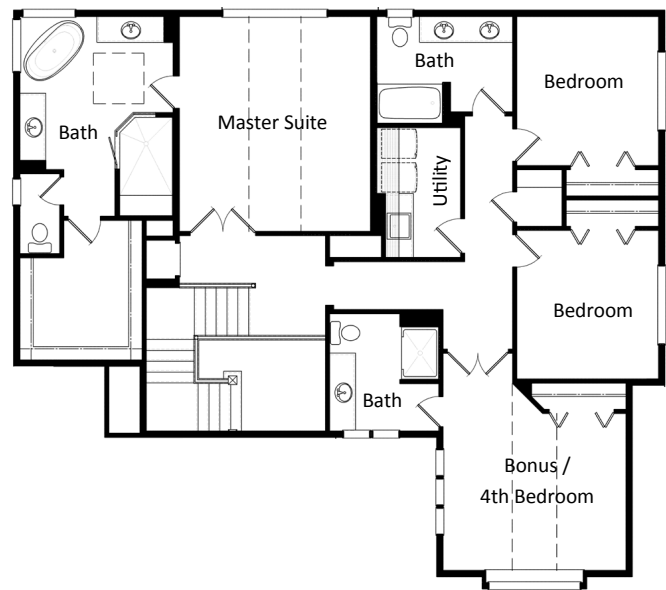

homesite 3
MADISON

4 Bedrooms, 4.25 Baths, Study, Bonus
3 Car Garage, 3,235 sq. ft.

Square footage is approximated. No two John Buchan homes are exactly alike. Actual square footage will vary due to lot size, setbacks, selected flex options, etc. These illustrations are provided to help visualize and are not warranted to be exact. Prices, floorplans, square footages, elevations & specifications may change without notice.